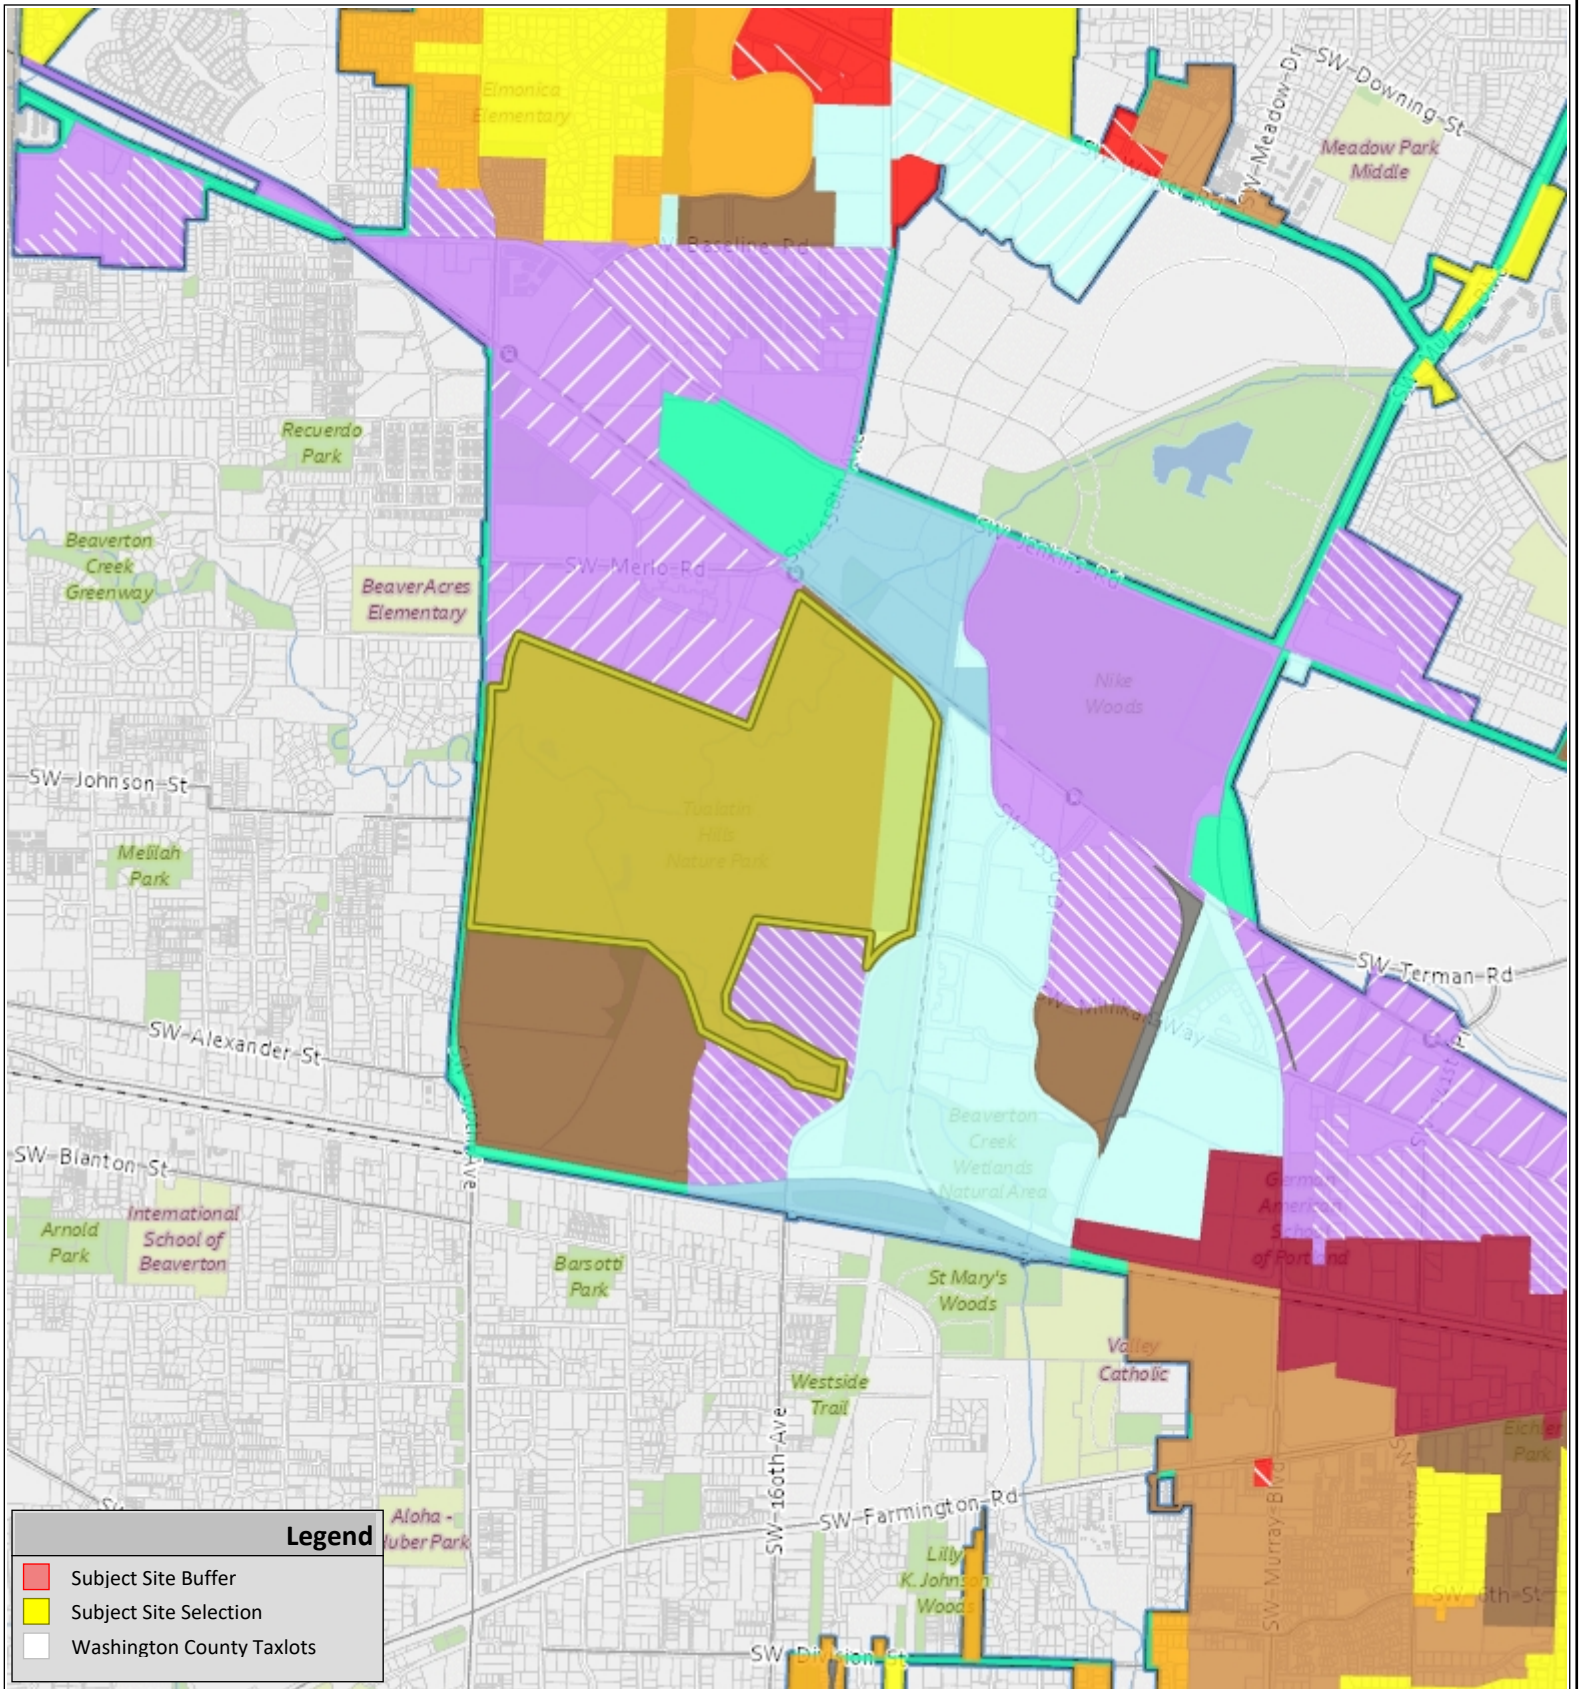

VICINITY MAP

NLTI Tree Plan LU22024-00092 (TP22024-00089) Vicinity Map

COMMUNITY DEVELOPMENT DEPARTMENT
Planning Division

The information supplied in this application represents the best data available at the time of publication. City of Beaverton GIS makes no claims, representations, or warranties as to its accuracy or completeness.

03/20/2024
Taxlot No:
1S1080000504

N
Application #
See Notice